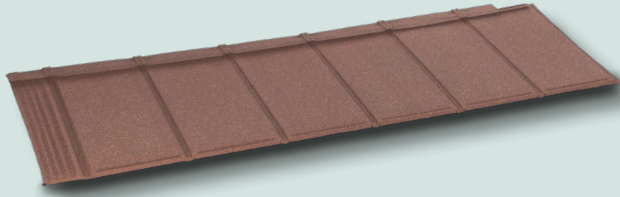

iPANEL

Metrotile

worldwide roofing systems

RELATED ACCESSORIES

Angle Ridge

0_...-IAR

Angle Ridge 130

0_...-AR.130